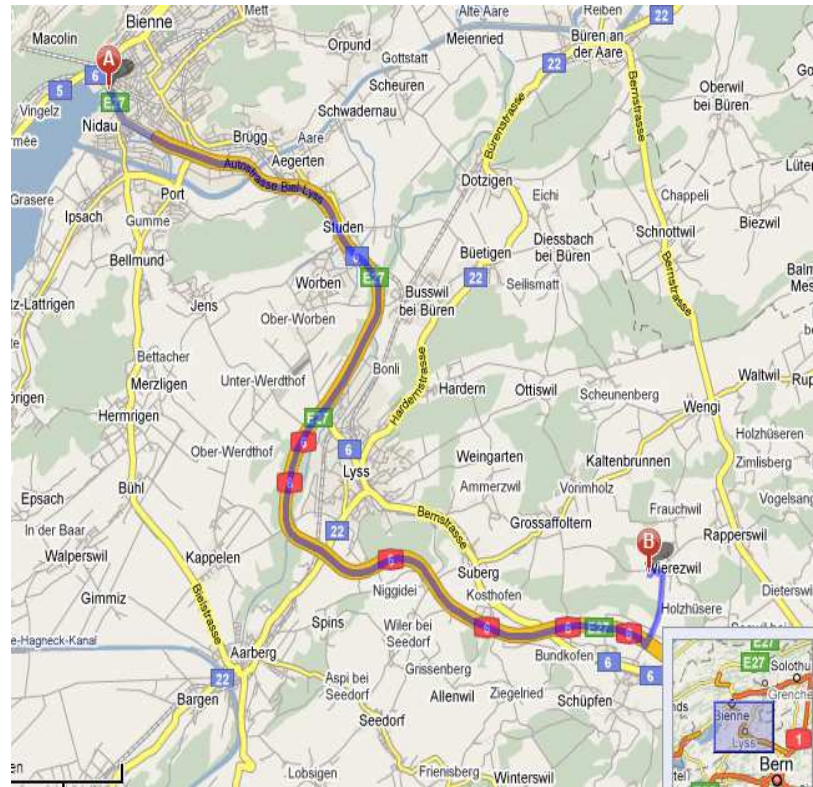

Directions

Wierezwil 271 (Address: Rüberi), CH - 3255 Rapperswil (BE)

With the car from BIEL / Bienne to Wierezwil 271 (address: Rüberi)

1. **A**
   Badhausstrasse 19A, 2503 Biel, Schweiz
   from Biel 21,6 km (ca. 17 minutes)
1. **South-easterly on Route 6/ Ländtestrasse** towards **Badhausstrasse**
    Continue on Route 6 9,1 km
  2. Continue on **Route A6** (direction **Lyss-Süd**) 10,5 km
  3. Take the exit **7-Schüpfen** towards **Dorfstrasse** 0,3 km
  4. At the next crossroad turn **left** (signs towards **Rapperswil**) 0,5 km
  5. Continue on **Stollen** 0,8 km
  6. After the woods you continue straight on and turn **left** at **Rüberi** (you see paddock fences on the left sight) 0,3 km
  7. turn at the next street **left** (gravel walk; drive slow) there is a parking space at the riding arena 66 m

B
Wierezwil 271, 3255, Rapperswil (BE)

Local-Map-Link:

<https://www.local.ch/de/map/route?to=Wierezwil%20271%2C%203255%20Rapperswil%20BE&from=Biel&where=Wierezwil%20271%2C%203255%20Rapperswil%20BE&bounds=47.018704%2C6.940181%2C47.19513%2C7.520054&zoom=12&point=47.057662%2C7.386692>