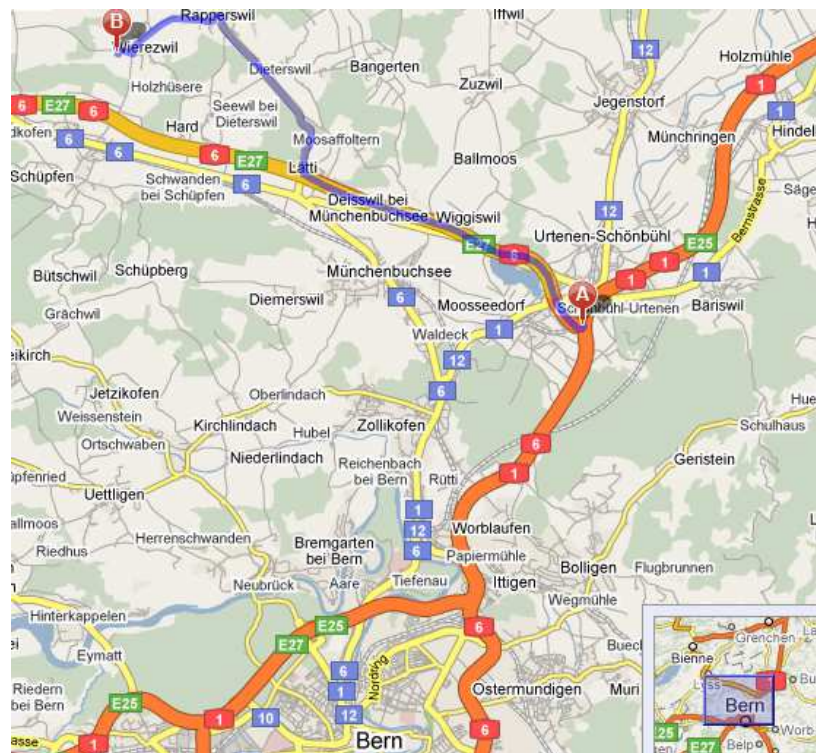

Directions

Wierezwil 271 (Address: Rüberi), CH - 3255 Rapperswil (BE)

Public Transportation

Arrival by train (S3) to station **Schüpfen**.

The trainingscenter is located about 2,8 km from the the train station at Wierezwil 271 in the hamlet Rüberi. The short 4-minutes transfer to the ALVA Leadership Center can be organised by a transport company. We are pleased to advise you with organisation and booking.

Local-Maps-Link:

<https://www.local.ch/de/map/route?to=Wierezwil%20271%2C%203255%20Rapperswil%20BE&from=Bahnhof%2C%203054%20Sch%3BCpfen&where=Wierezwil%20271%2C%203255%20Rapperswil%20BE&bounds=47.022847%2C7.183427%2C47.111126%2C7.476282&zoom=13&point=47.057662%2C7.386692>

With the car from BERNE or ZURICH to Wierezwil 271 (Address: Rüberi)

From Berne or Zurich on A1 until Schönbühl.

from Schönbühl 13,2 km (ca. 16 minutes)

1. Take the exit **38-9-Schönbühl A6/E27** towards **Biel/Bienne** 6,1 km
2. Take the exit **8-Münchenbuchsee** towards **Büren a.A.** 0,4 km
3. Stay on the **Hauptstrasse** 3,4 km
4. Turn left in **Rapperswil** after the church at the **Stollen** towards **Schüpfen** 1,9 km
5. At **Rüberi** turn **right** (you see paddock fences on the right in front of you) 0,3 km
6. turn at the next street **left** (gravel walk; drive slow) there is a parking space at the riding arena 66 m

Wierezwil 271, 3255, Rapperswil (BE)

Local-Map-Link:

<https://www.local.ch/de/map/route?to=Wierezwil%20271%2C%203255%20Rapperswil%20BE&from=Urtenen-Sch%3Bbn%3BCbl&where=Wierezwil%20271%2C%203255%20Rapperswil%20BE&bounds=47.004996%2C7.261103%2C47.093304%2C7.551039&zoom=13&point=47.057662%2C7.386692>