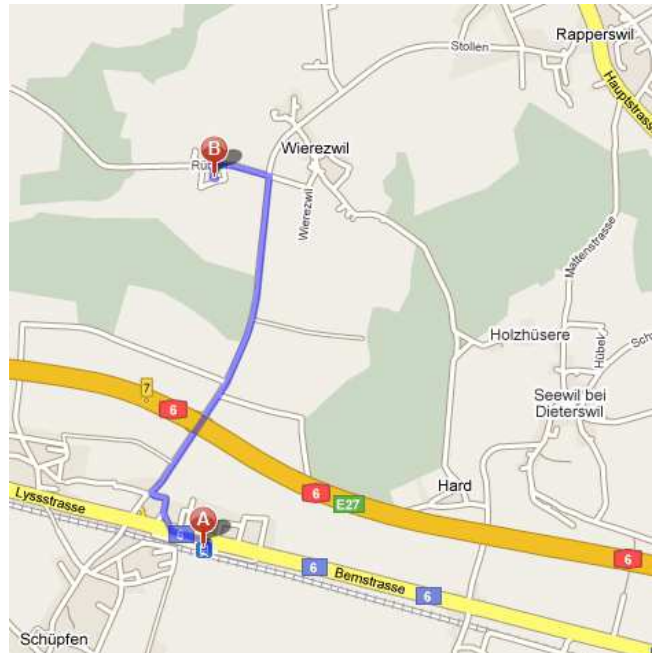

Directions

Wierezwil 271 (Address: Rüberi), CH - 3255 Rapperswil (BE)

Public Transportation

Arrival by train (S3) to station **Schüpfen**.

The trainingscenter is located about 2,8 km from the the train station at Wierezwil 271 in the hamlet Rüberi. The short 4-minutes transfer to the ALVA Leadership Center can be organised by a transport company. We are pleased to advise you with organisation and booking.

Local-Maps-Link:

<https://www.local.ch/de/map/route?to=Wierezwil%20271%2C%203255%20Rapperswil%20BE&from=Bahnhof%2C%203054%20Sch%3BCpfen&where=Wierezwil%20271%2C%203255%20Rapperswil%20BE&bounds=47.022847%2C7.183427%2C47.111126%2C7.476282&zoom=13&point=47.057662%2C7.386692>

Directions

Wierezwil 271 (Address: Rüberi), CH - 3255 Rapperswil (BE)

With the car from BIEL / Bienne to Wierezwil 271 (address: Rüberi)

- A**
Badhausstrasse 19A, 2503 Biel, Schweiz
from Biel 21,6 km (ca. 17 minutes)
1. **South-easterly on Route 6/ Ländtestrasse** towards **Badhausstrasse**
Continue on Route 6 9,1 km
 2. Continue on **Route A6** (direction **Lyss-Süd**) 10,5 km
 3. Take the exit **7-Schüpfen** towards **Dorfstrasse** 0,3 km
 4. At the next crossroad turn **left** (signs towards **Rapperswil**) 0,5 km
 5. Continue on **Stollen** 0,8 km
 6. After the woods you continue straight on and turn **left** at **Rüberi** (you see paddock fences on the left sight) 0,3 km
 7. turn at the next street **left** (gravel walk; drive slow) there is a parking space at the riding arena 66 m